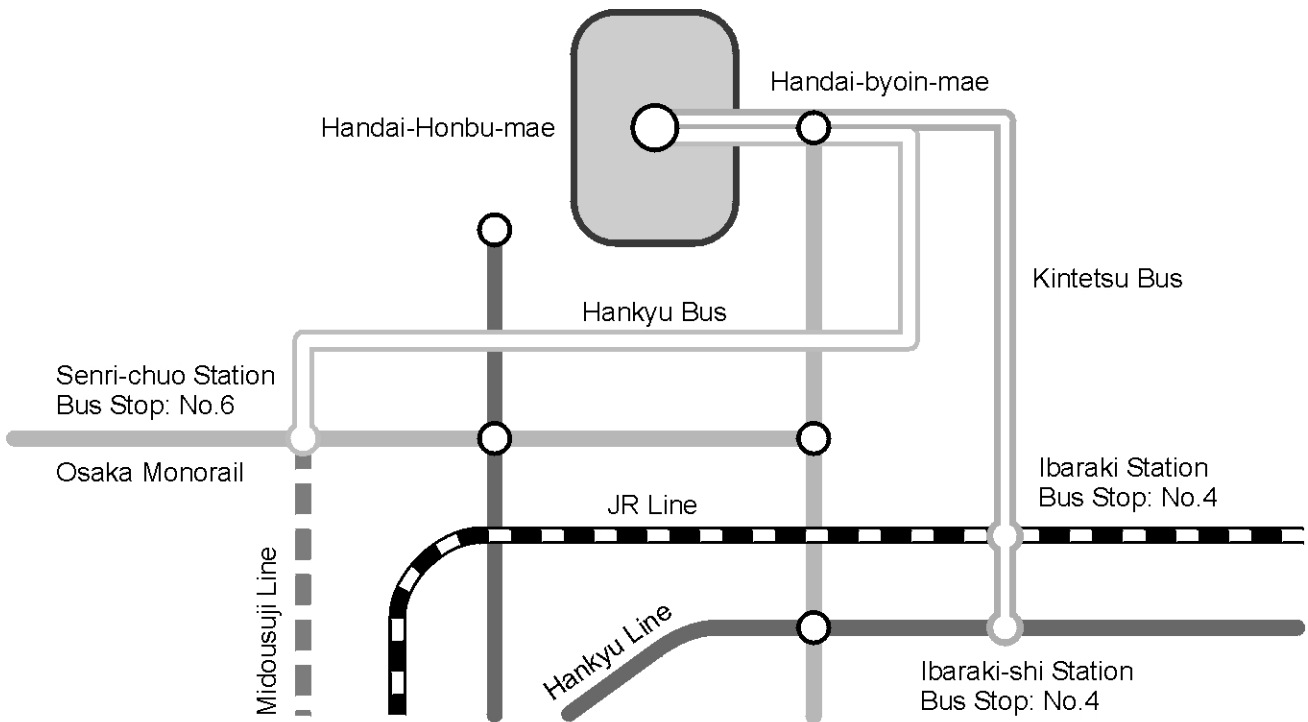

ROUTE BY TRAIN FOR OSAKA UNIVERSITY

Convention Hall of Osaka University
1-1 Yamadaoka Suita, Osaka 565-0871 Japan
Tel: 06-6877-7171

ROUTE BY BUS FOR OSAKA UNIVERSITY

Convention Hall of Osaka University
1-1 Yamadaoka Suita, Osaka 565-0871 Japan
Tel: 06-6877-7171

OSAKA UNIVERSITY SUITA CAMPUS

ROUTE ON FOOT FOR OSAKA UNIVERSITY

Convention Hall of Osaka University
1-1 Yamadaoka Suita, Osaka 565-0871 Japan
Tel: 06-6877-7171

for Umeda