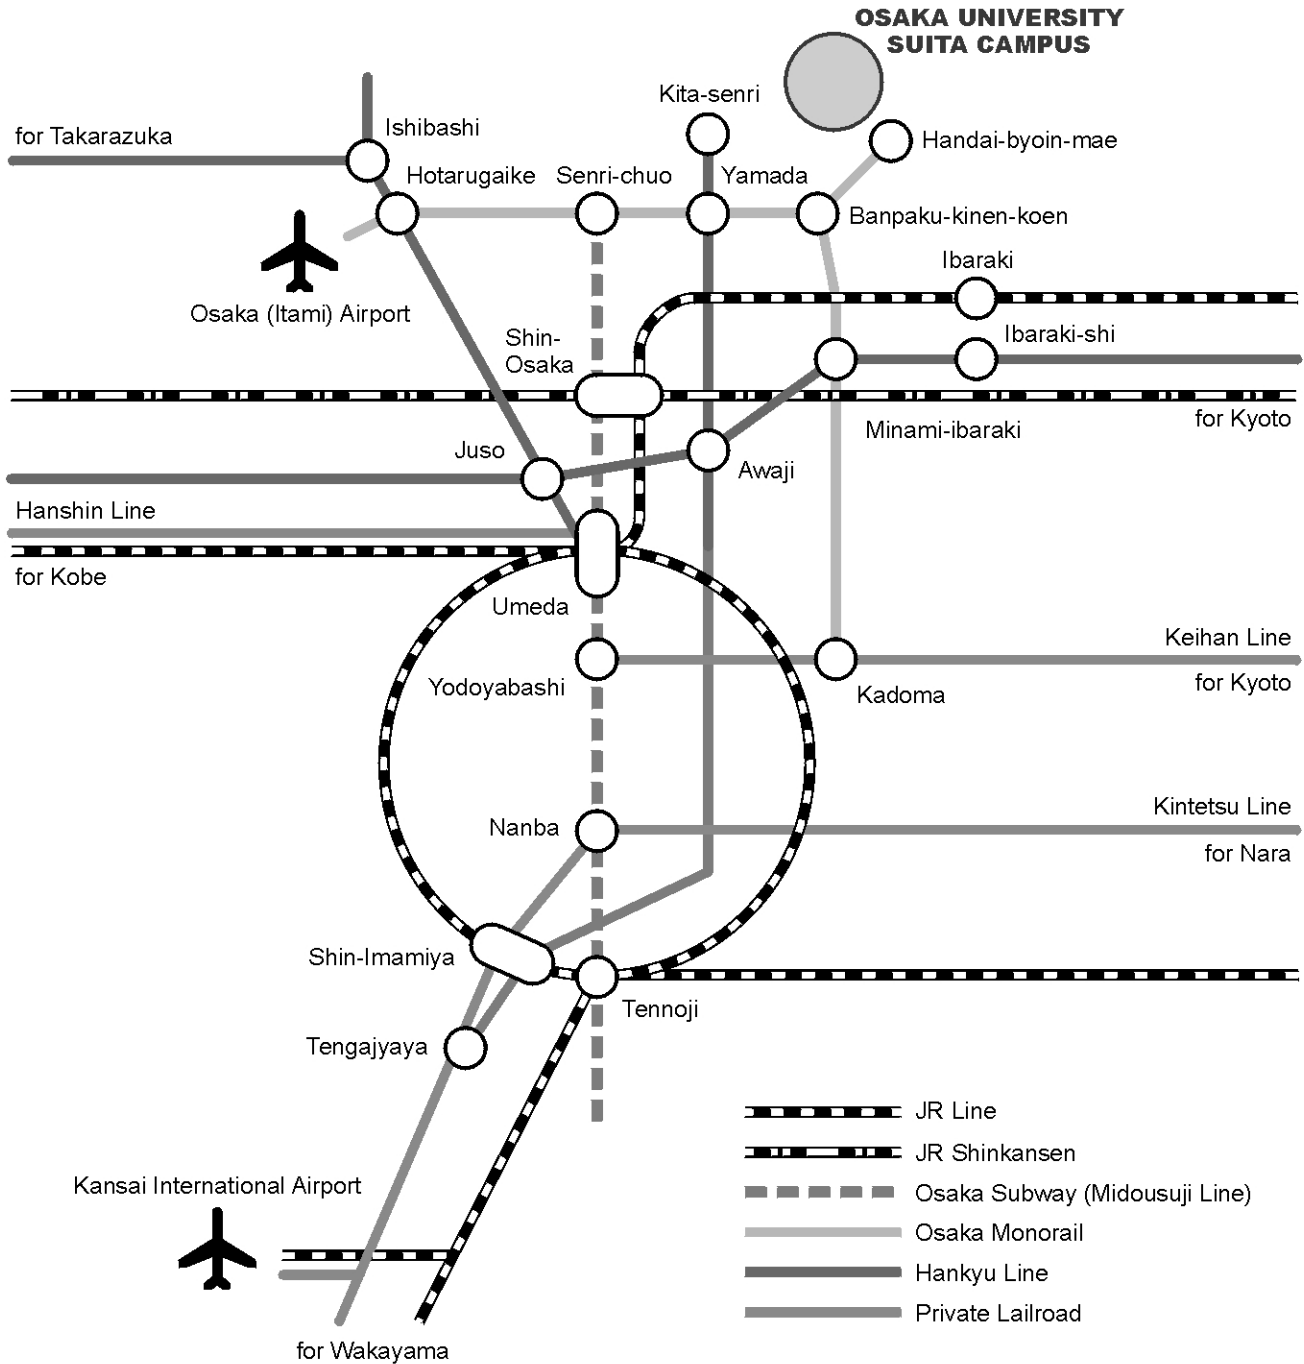

ROUTE BY TRAIN FOR OSAKA UNIVERSITY

Convention Hall of Osaka University
1-1 Yamadaoka Suita, Osaka 565-0871 Japan
Tel: 06-6877-7171

ROUTE BY BUS FOR OSAKA UNIVERSITY

Convention Hall of Osaka University
1-1 Yamadaoka Suita, Osaka 565-0871 Japan
Tel: 06-6877-7171

OSAKA UNIVERSITY SUITA CAMPUS

ROUTE ON FOOT FOR OSAKA UNIVERSITY

Convention Hall of Osaka University
1-1 Yamadaoka Suita, Osaka 565-0871 Japan
Tel: 06-6877-7171

for Umeda