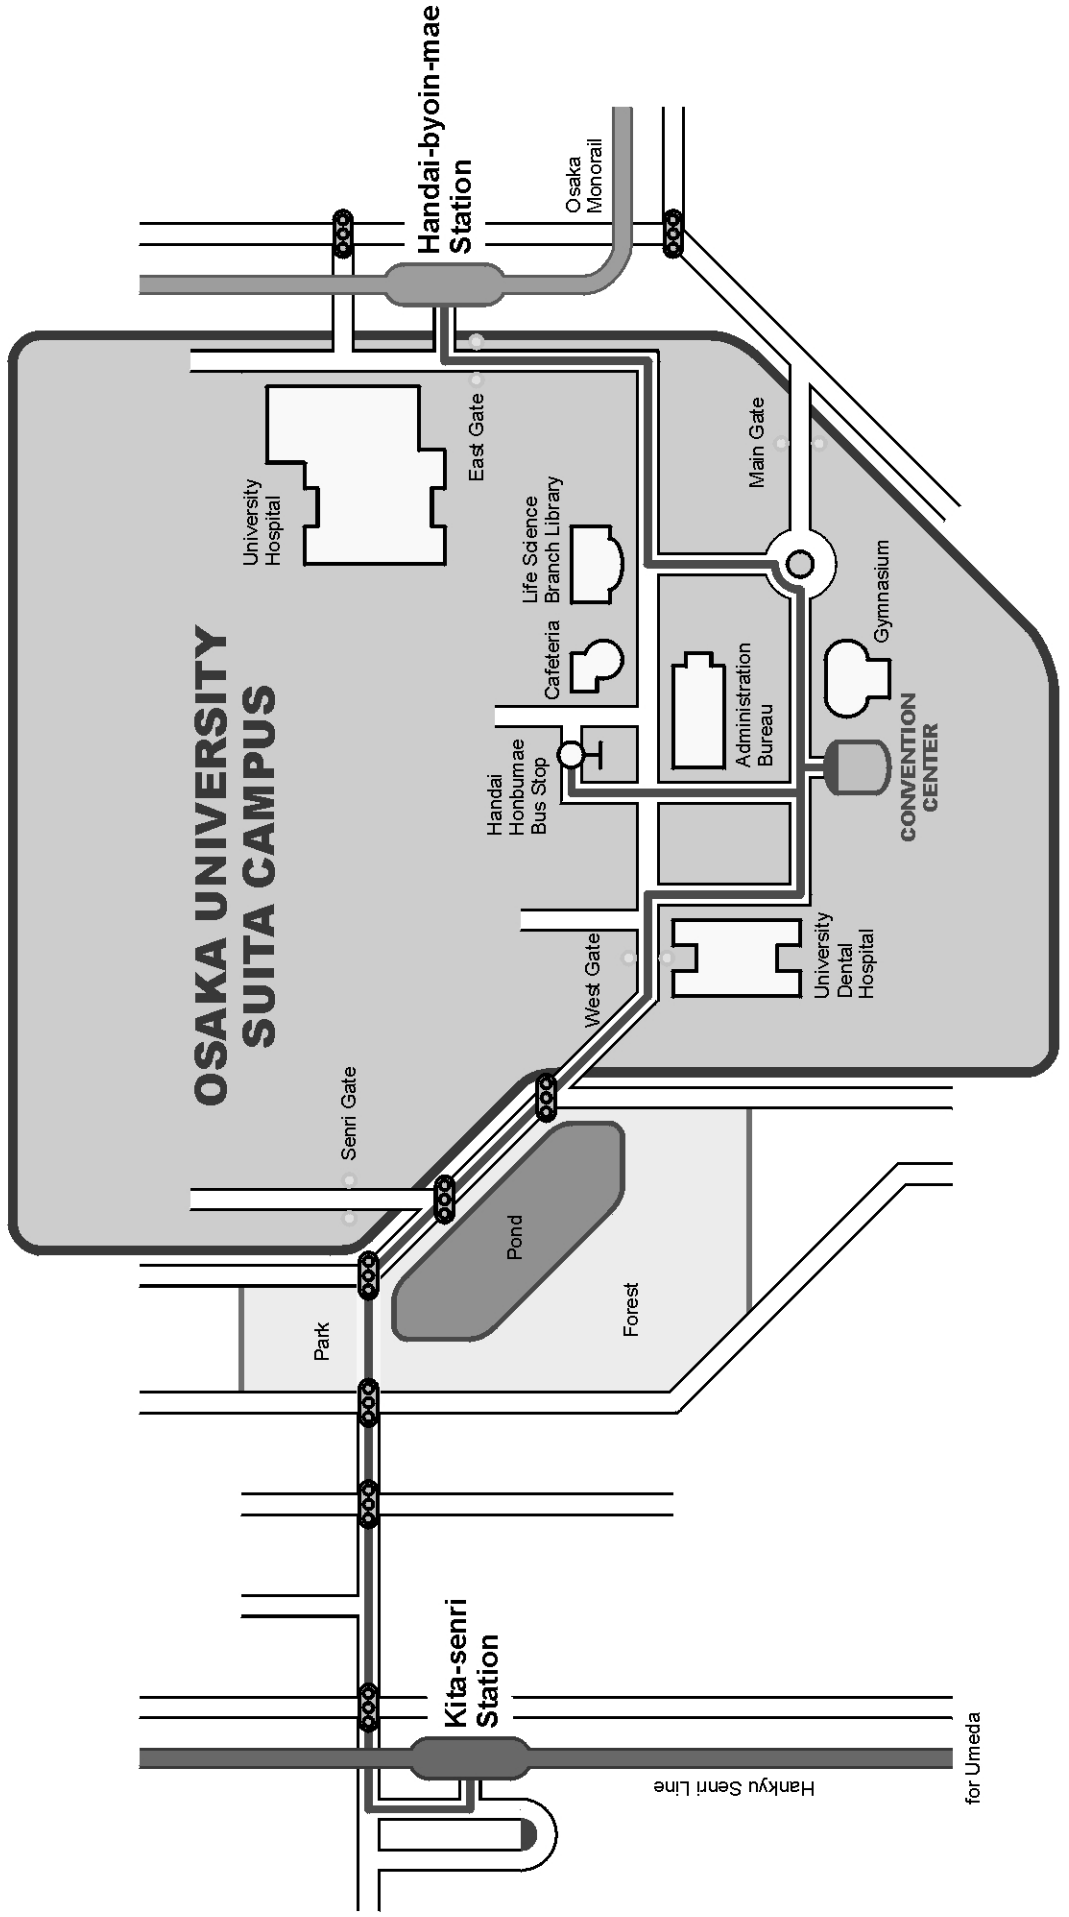

ROUTE BY TRAIN FOR OSAKA UNIVERSITY

Convention Hall of Osaka University
1-1 Yamadaoka Suita, Osaka 565-0871 Japan
Tel: 06-6877-7171

ROUTE BY BUS FOR OSAKA UNIVERSITY

Convention Hall of Osaka University
1-1 Yamadaoka Suita, Osaka 565-0871 Japan
Tel: 06-6877-7171

OSAKA UNIVERSITY SUITA CAMPUS

ROUTE ON FOOT FOR OSAKA UNIVERSITY

Convention Hall of Osaka University
1-1 Yamadaoka Suita, Osaka 565-0871 Japan
Tel: 06-6877-7171

for Umeda